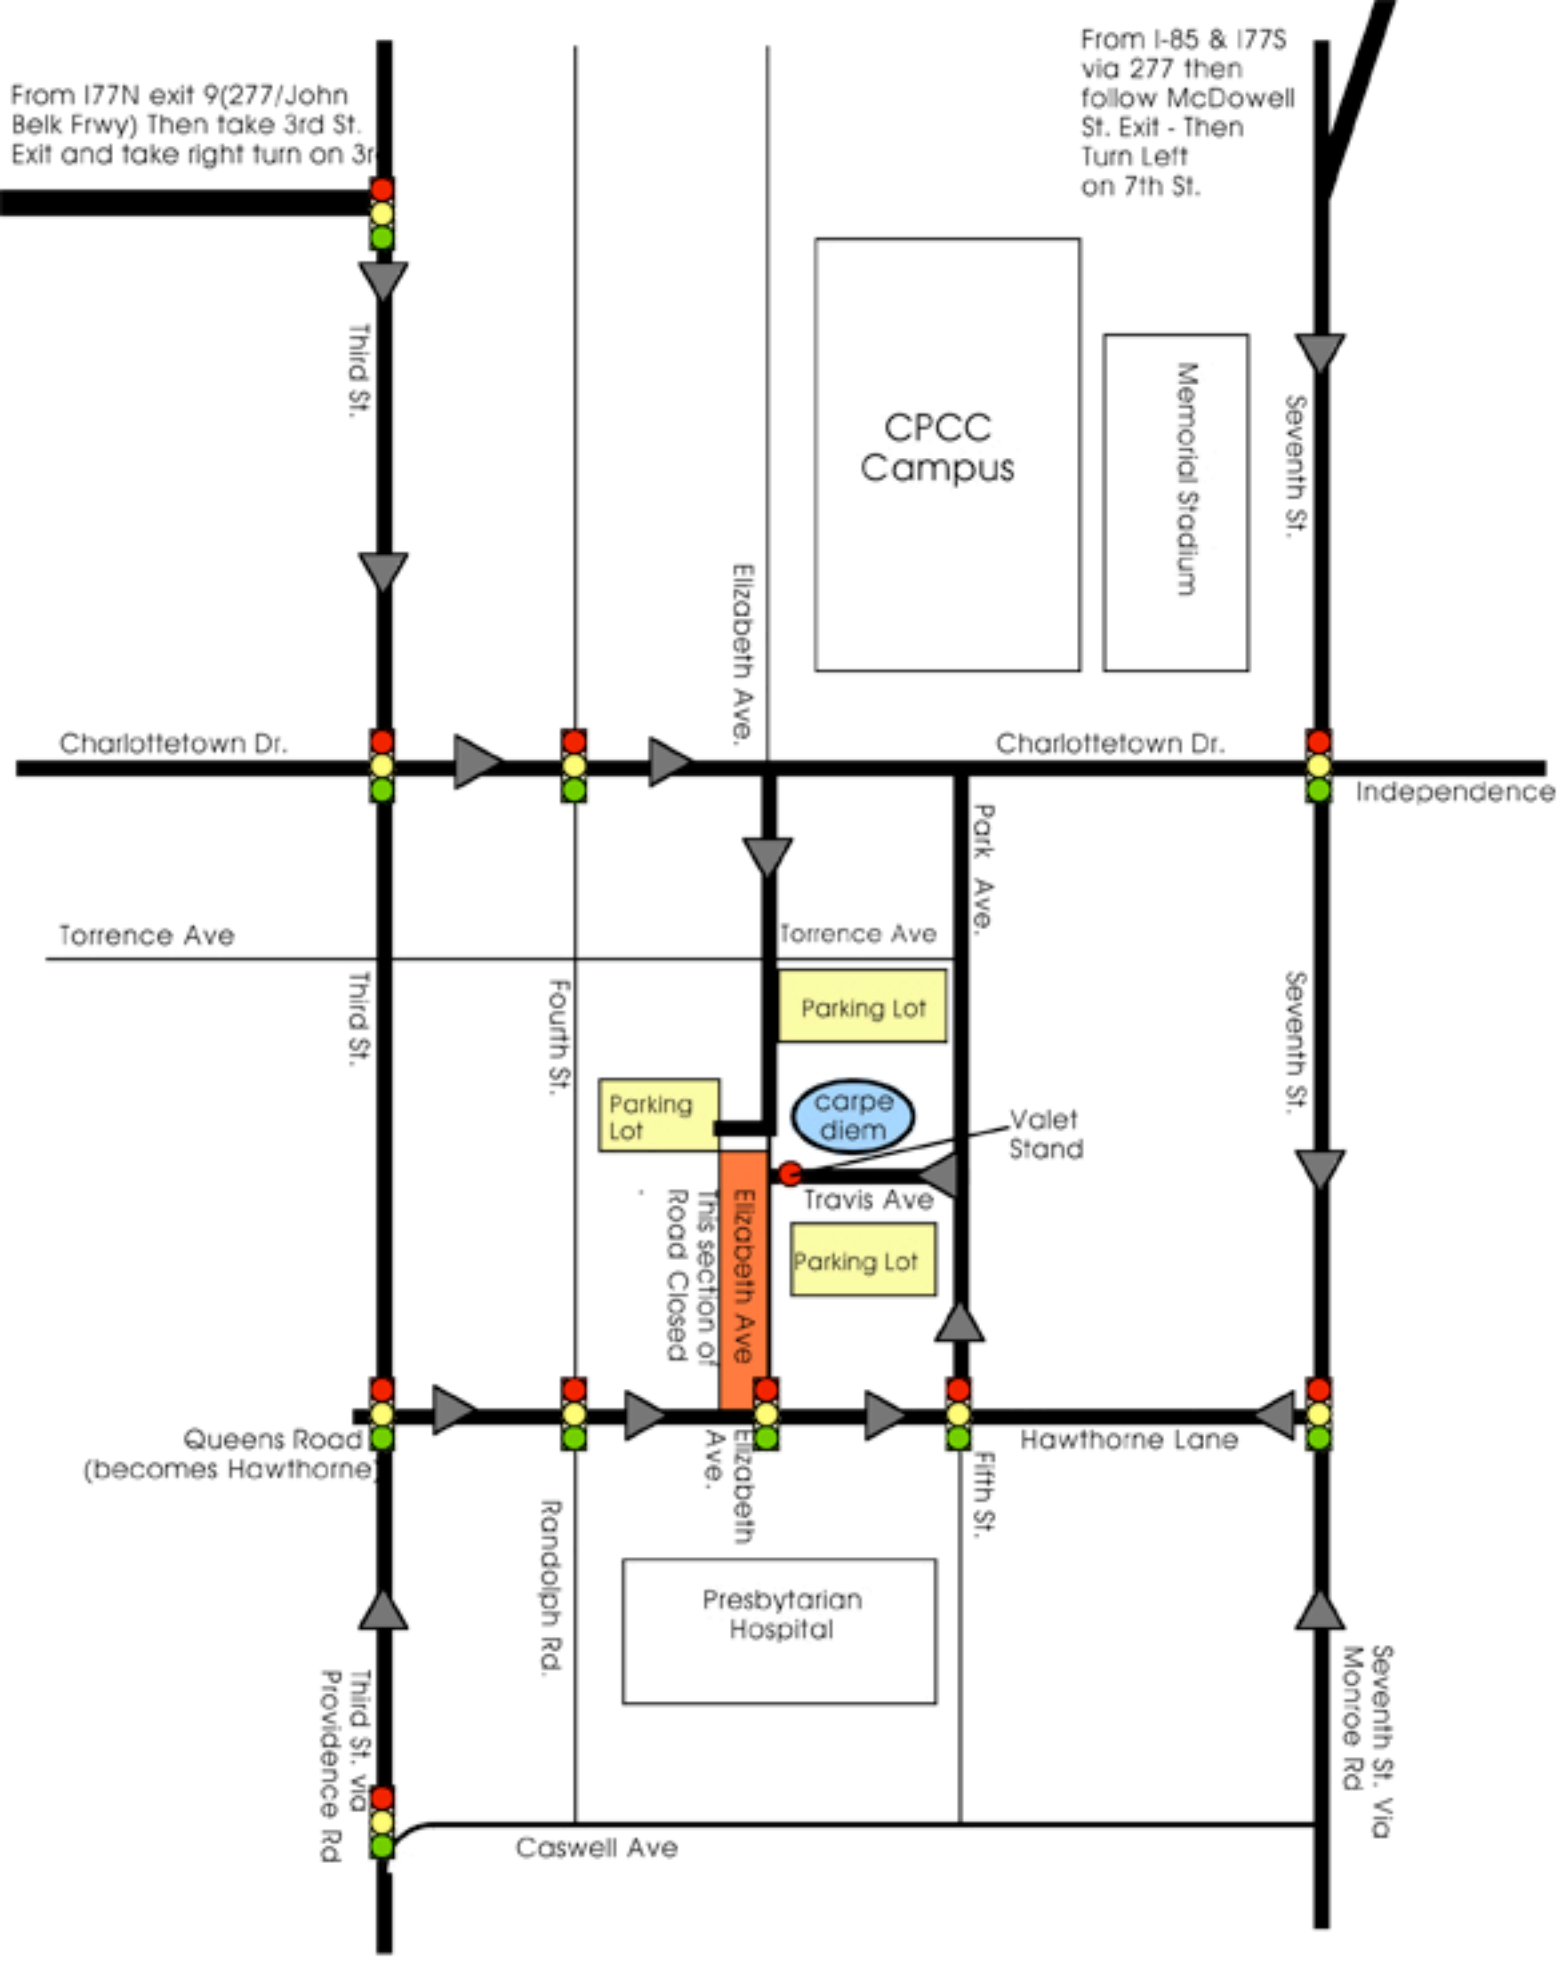

From I-77N exit 9(277/John Belk Frwy) Then take 3rd St. Exit and take right turn on 3rd

From I-85 & 177S via 277 then follow McDowell St. Exit - Then Turn Left on 7th St.

CPCC Campus

Memorial Stadium

Charlottetown Dr.

Charlottetown Dr.

Independence

Torrence Ave

Torrence Ave

Parking Lot

Parking Lot

Parking Lot

carpe diem

Valet Stand

Travis Ave

Queens Road (becomes Hawthorne)

Hawthorne Lane

Presbyterian Hospital

Caswell Ave

Seventh St. via Monroe Rd